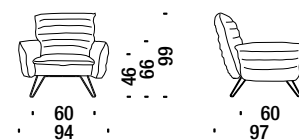

Raw Black

Cloudscape Chair fiber

Cloudscape Chair Faser

DL0F55

5,8mt. 9,3m² 1m³ 35Kg

€ €

Cloudscape Chair goose down

Cloudscape Chair Daune

DL0F05

5,8mt. 9,3m² 1m³ 36Kg

€ €